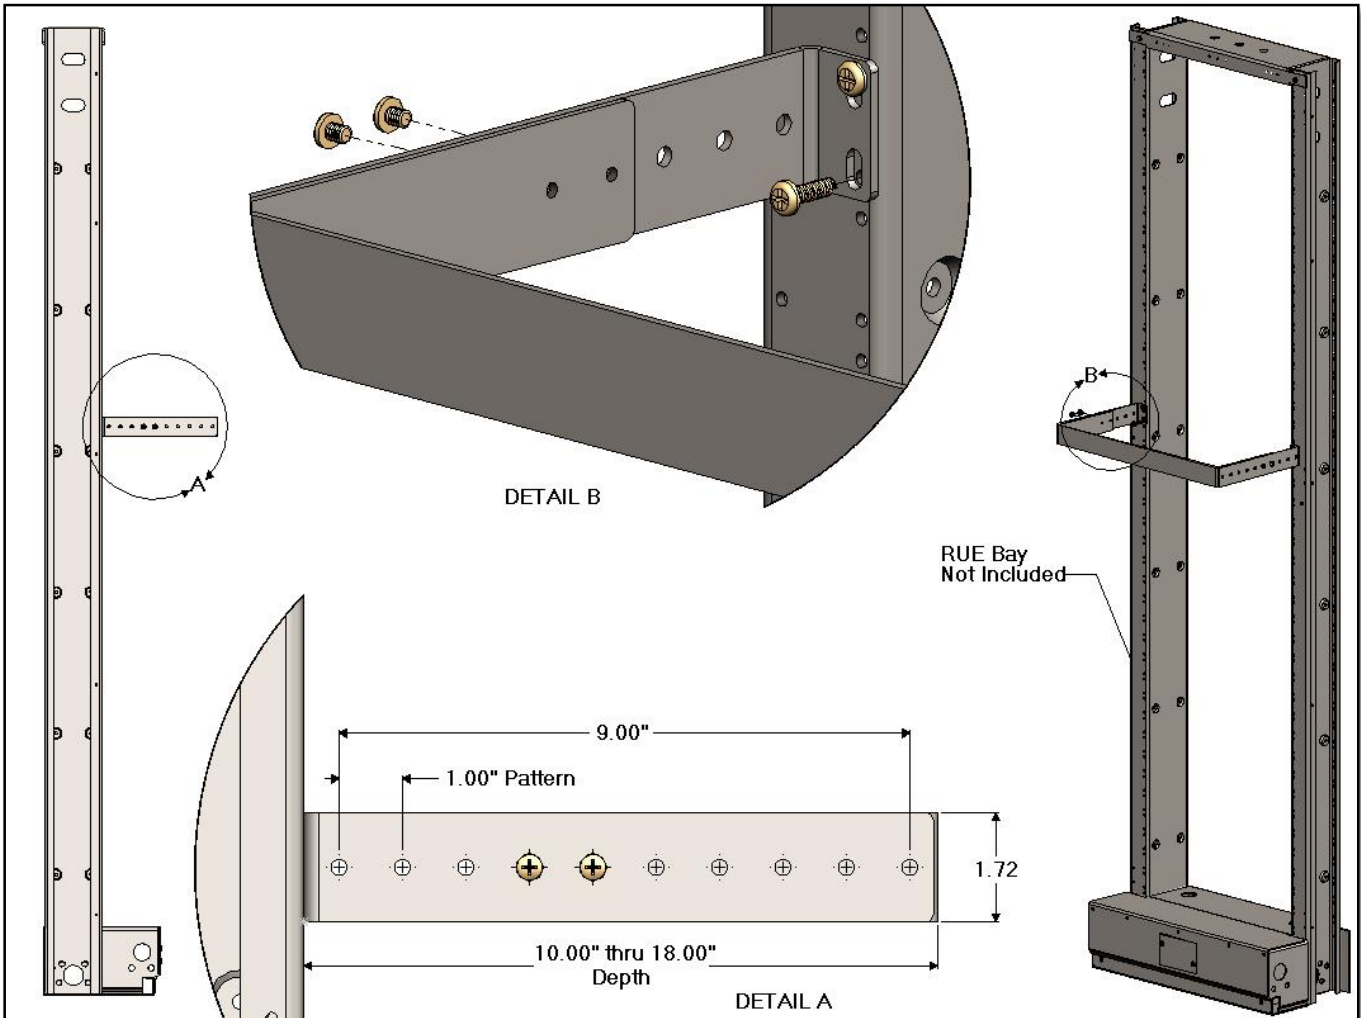

ALB Series – Adjustable Length Bracket Kit

ALB1910xxK - 19.00" Adjustable Length Bracket Kit

CSF#	DESCRIPTION
ALB1910xxK	19.00" Adjustable Length Bracket Kit

ALB2310xxK - 23.00" Adjustable Length Bracket Kit

CSF#	DESCRIPTION
ALB2310xxK	23.00" Adjustable Length Bracket Kit

Notes:

- ALB Kit includes all mounting hardware.
- Finishes: See Finish codes for paint finishes.
- RUE Bay - Not Included

Specifications subject to change. Please contact CSF Customer Service for more information.